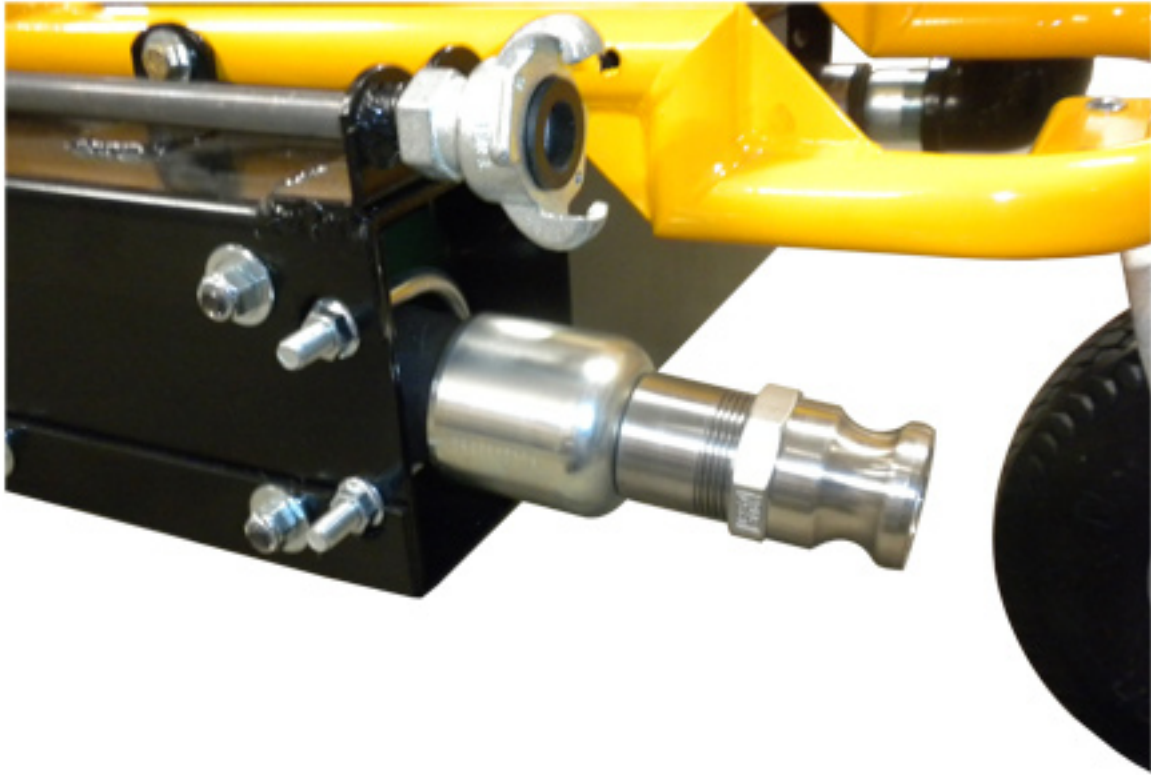

Even Flow Material Fitting

All Benron squeeze pump material hoses include a special internal expansion fitting on the outlet hose connector, that allows material to flow without any friction due to a smooth and easy transition from the squeeze pump hose to the material hose.